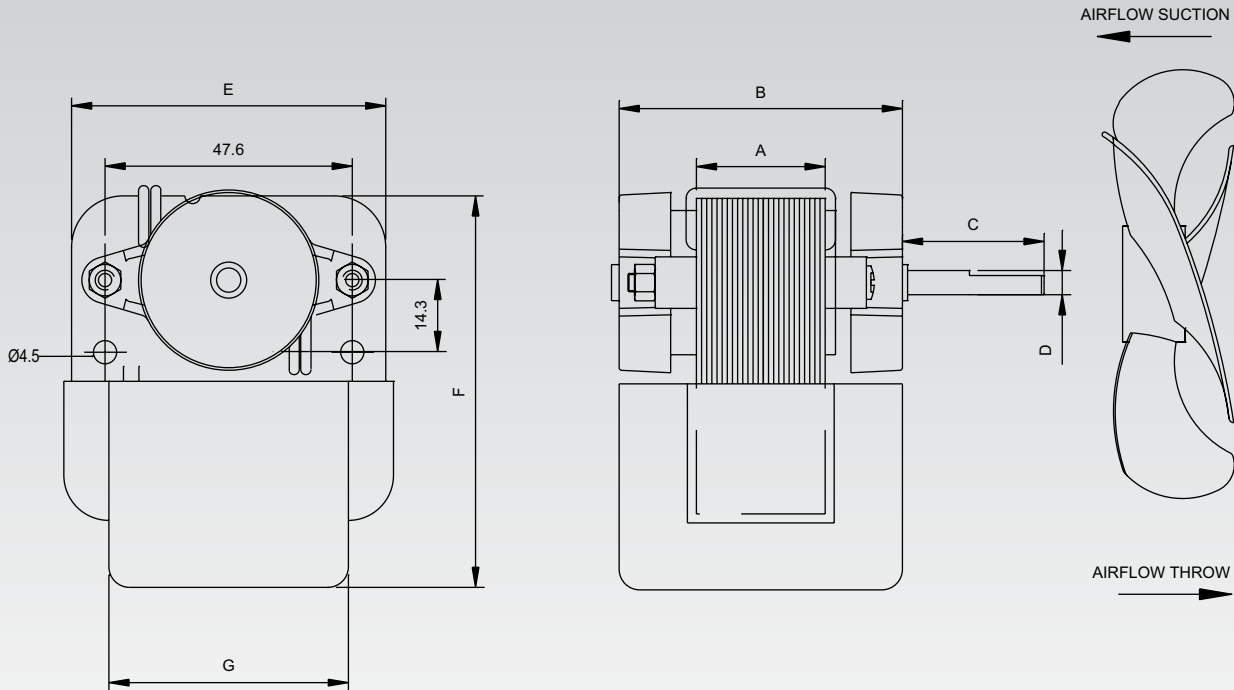

C Frame Motors

Dimensions (mm)

Model No.	A	B	C	D	E	F	G
61A230SAC-10	10	41	34	3.18	61.0	71	38
61A230SAC-25	25	56	21	4.76	61.0	76	47

Specifications

Model No.	Voltage (VAC)	Frequency (Hz)	Current (mA)	Speed (RPM)	Watt (W)	Air Flow (CFM)	Static Pressure (mm H ₂ O)	Noise (dBA)
61A230SAC-10	230	50	100	2600	8	70	6	35
61A230SAC-25	230	50	300	2200	35	150	10	40

Specifications subject to change without notice

Accessories

Plastic Impellers (150 mm & 100mm)

Bracket